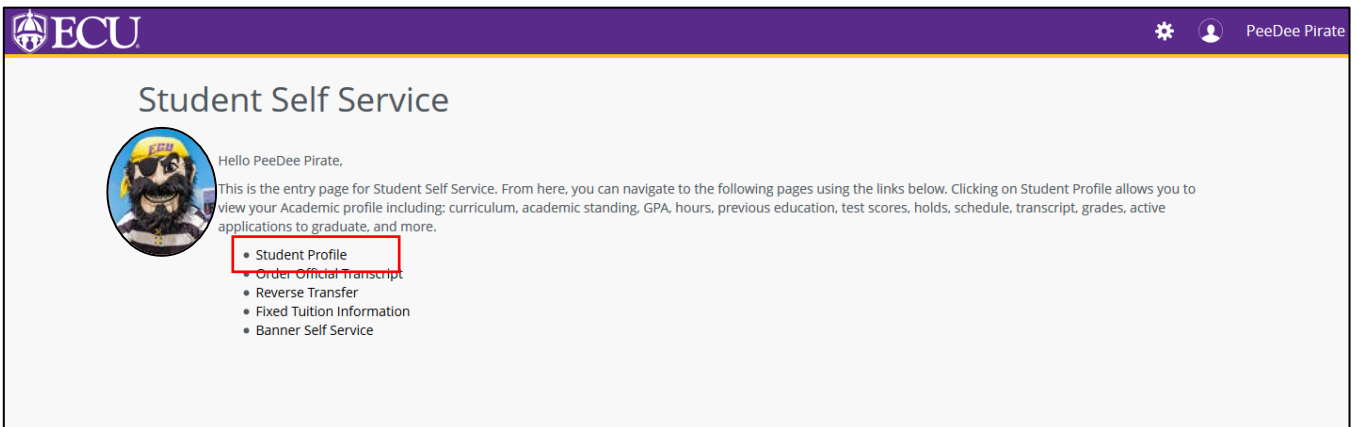

## How do I view my grades in Student Self Service?

1. Go to the ECU Home page <http://www.ecu.edu>.
2. Click on the menu icon at the top of the page.

3. Select the PiratePort link.

4. Log into Pirate Port with your Pirate ID and Passphrase.
5. Click the Student Self Service card in Pirate Port.

6. Click on Student Profile on the dashboard.

7. Select the current term from the Term menu.

The screenshot shows the ECU Student Profile page for a student named PeeDee Pirate. A red arrow points to the 'Term: Fall 2020' dropdown menu. The page displays various student information sections: Bio Information, General Information, Graduation Information, and Advisors. The 'CURRICULUM, HOURS & GPA' section is also visible, showing details for the current term.

8. Click on View Grades under the Additional Links section.

The screenshot shows the ECU Student Profile page for a student named PeeDee Pirate. A red arrow points to the 'View Grades' link in the 'Additional Links' section of the left sidebar. The page displays various student information sections: Bio Information, General Information, Graduation Information, and Advisors. The 'CURRICULUM, HOURS & GPA' section is also visible, showing details for the current term. The 'REGISTERED COURSES' section lists several courses with their details, CRN, hours, and registration status.