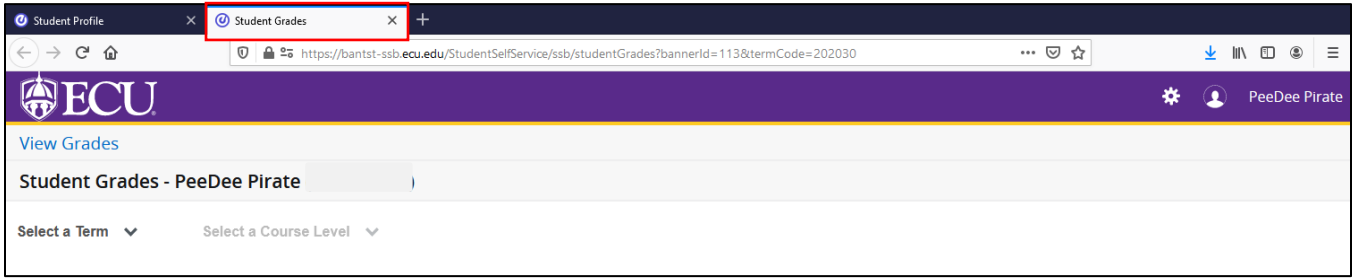

9. Click the down arrow next to Select a Term, to select an available term with grades.

10. Click the down arrow next to Select a Course Level to select a level for which you would like to view grades for.

11. Grades are displayed for the term and level selected.

Subject	Course Title	Campus	Midterm Grade	Final Grade	Attempted Hours	Earned H...	GPA Hours	Quality Points	CRN	Action
BIOL 1100, 004	Principles of Biology I	008		A	3,000	3,000	3,000	12,000	81496	
BIOL 1101, 007	Principles of Biology I Lab	008		A	1,000	1,000	1,000	4,000	81509	
PHIL 1175, 008	Introduction to Ethics	008		A	3,000	3,000	3,000	12,000	82711	
HLTH 1000, 002	Health in Modern Society	008		A	2,000	2,000	2,000	8,000	83046	

When you exit out of Student Self Service, always use **Sign Out** at the top of the page, and then exit out of the web browser.